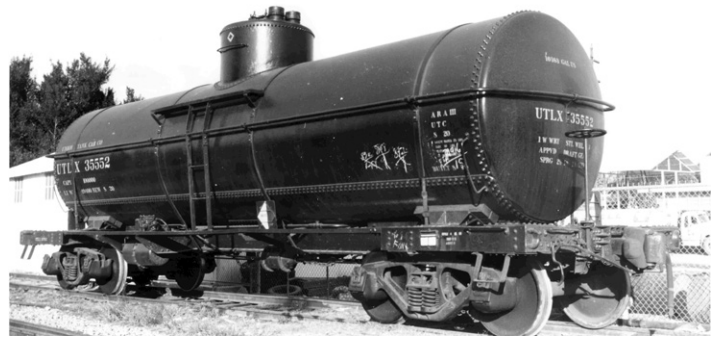

Decorated cars have six individual car numbers per paint scheme. These will be available as a six pack (six individual cars shrink wrapped together and easily broken up for individual sale).

Coming soon, reserve now!

US

$54.95 (SINGLE)
$329.70 (6-PACK)

MSRP

Order Deadline:
MARCH 15th, 2022

CANADIAN

$64.95 (SINGLE)
$389.70 (6-PACK)

CANADA: UNIT 21 • 500 ALDEN ROAD • MARKHAM • ONTARIO • L3R 5H5
USA: PO BOX 796 • HIGGANUM • CONNECTICUT • 06441
Tel. 1-855-LRC-6917 Fax. 1-905-474-3325 Website www.rapidotrains.com

Store Name _____
Phone Number _____

RAPIDO