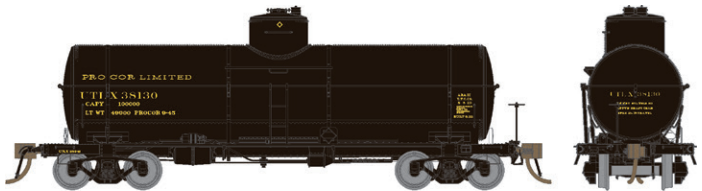

Procor Limited (AB-brakes)

Item	Description
☐ 159008	6 Pack #1
☐ 159008A	Single car
☐ 159009	6 Pack #2
☐ 159009A	Single car

Car #32062, 32172, 32830, 32931, 32978, 32955
Car #37466, 37591, 37777, 38110, 38130, 38424