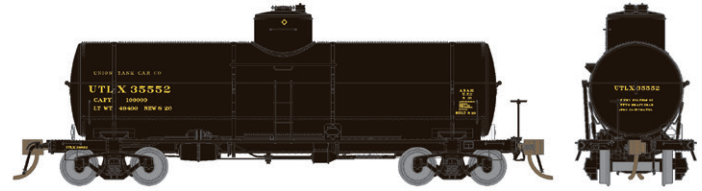

Features of Rapido's model include:

- Designed from original blueprints
- Correct tank bolster pads
- Correct 54" diameter dome
- Correct UTLX-style warning placard holders
- Andrews or "Bettendorf" cast steel trucks
- Full underbody detailing with two distinct brake systems offered
- Correct end platforms
- Correct coupler cut bars and hand brake mountings
- Semi-scale couplers and coupler boxes
- Free-rolling turned metal wheels
- Accurate paint and lettering
- Multiple road numbers available per scheme.

Store Name _____

Phone Number _____

RAPIDO

UTLX X-3 TANK CAR

**HO
SCALE**

UTLX 1920s (K-brakes)

Item	Description
<input type="checkbox"/> 159001	6 Pack
<input type="checkbox"/> 159001A	Single car

Car #32025, 32478, 32491, 33471, 34737, 35435