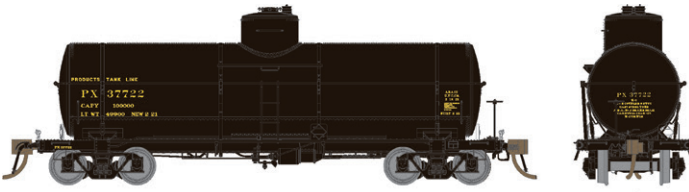

Products Tank Car (PX) (K-brakes)

Item	Description
☐ 159004	6 Pack
☐ 159004A	Single car

Car #32497, 32515, 33461, 33623, 36114, 37722