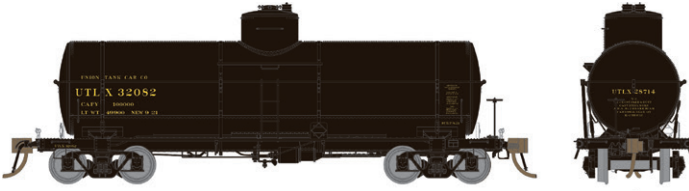

UTLX 1930s (K-brakes)

Item	Description
☐ 159002	6 Pack #1
☐ 159002A	Single car
☐ 159003	6 Pack #2
☐ 159003A	Single car

Car #32082, 32073, 32167, 32561, 32679, 32792
Car #32007, 32179, 33873, 33917, 34824, 35881