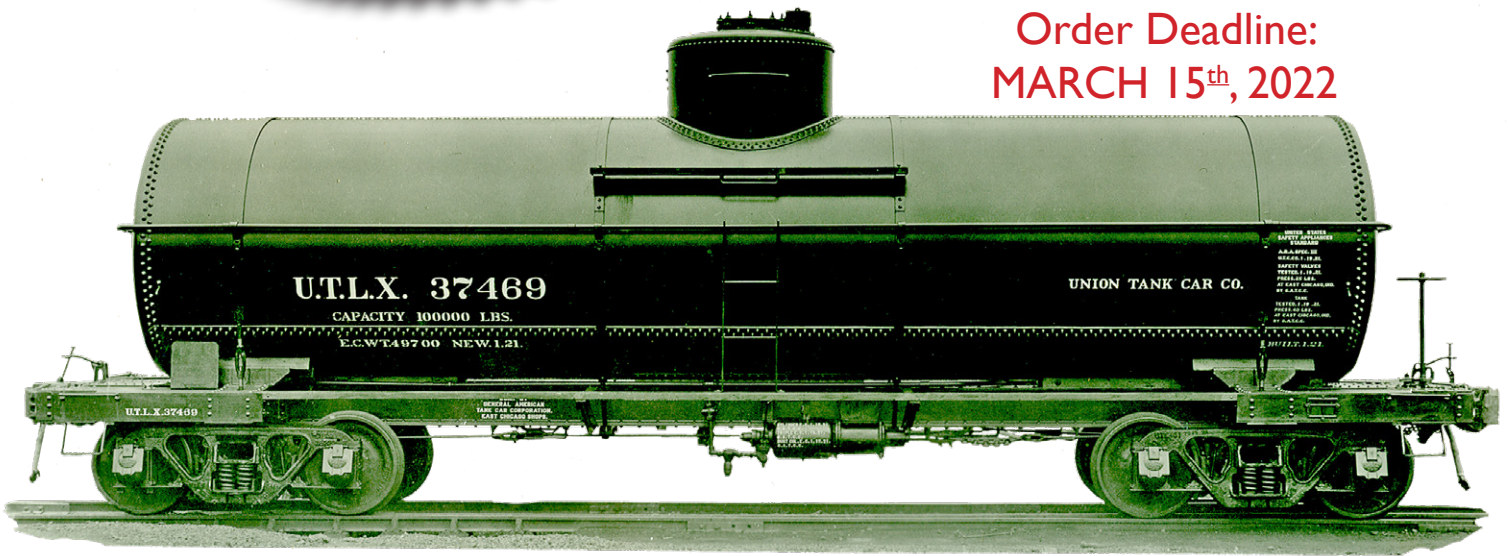

UTLX X-3 TANK CAR

**HO
SCALE**

Rapido's Most Boring

EXCITING!!!!

Freight Car Announcement Yet

Order Deadline:
MARCH 15th, 2022

Rapido Trains is excited to announce its newest ready-to-run freight car – the Union Tank Car 10,000 gallon X-3 tank car.

Modelers interested in accuracy know that most boxcars are painted red and most tank cars are black. That's just the way it is – and the way was. When discussing tank cars from the 1920s through the 1970s, there can be no more important car than the Union Tank Car (UTLX) X-3 design. And yes, they were almost all black!

The X-3 cars were built in various capacities and configurations, including 6,500 gallon, 8,000 gallon and 12,000 gallon capacity tanks. They were also built with single, double and triple domes. However, none of these variants were more numerous than the basic 10,000 gallon, single-dome version. From the 1920s onwards Union Tank Car (UTLX) fielded the largest fleet of tank cars in North America, and the 10,000 gallon X-3 accounted for nearly 13,000 of them!

The basic X-3 was used to haul fuel oil, gasoline, vegetable oils – essentially any liquid that did not require special handling features. These cars went EVERYWHERE!

Rapido's model has been developed with the help of noted UTLX tank car expert Steve Hile. We are offering two distinct versions, the K-brake equipped cars, good before 1953, and the AB-brake equipped cars good from the 1940s onwards. In addition to brake equipment, our models will feature correct handbrake and coupler cut bar arrangements which differed depending on the brake equipment installed.