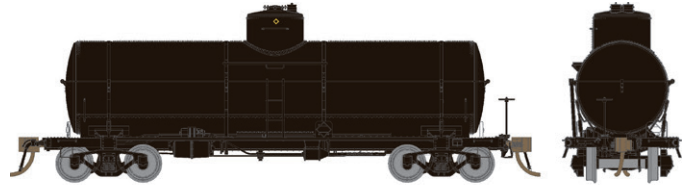

Undecorated

Item	Description
☐ 159099	AB-brakes

Decorated cars have six individual car numbers per paint scheme. These will be available as a six pack (six individual cars shrink wrapped together and easily broken up for individual sale).